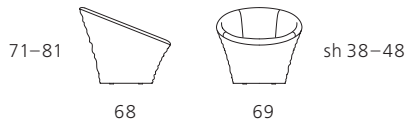

Bellows Chair. Design: Toan Nguyen.

---

222-10

Alle Maßangaben in cm. *All dimensions in cm.*