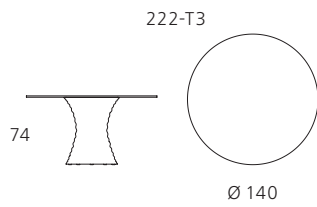

Bellows Dining Table. Design: Toan Nguyen.

---

Alle Maßangaben in cm. *All dimensions in cm.*