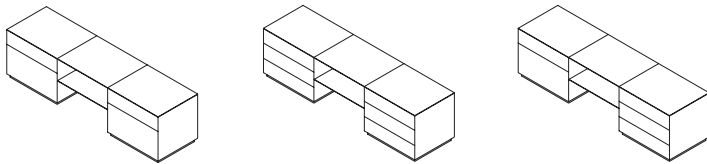

PC Arbeitsplatz *PC workstation*

120 x 65
Höhe *height* 74

120 x 65
Höhe *height* 74

Container *Pedestals* 55 x 55

Höhe Container 55 *Height of pedestals* 55

Container *Pedestals* 70 x 55

Container *Pedestals* 140 x 55

Container *Pedestals* 110 x 55

Höhe Container 55 *Height of pedestals* 55

Alle Maßangaben in cm. *All dimensions in cm.*

Exec-V. Design: Wolfgang C. R. Mezger.

Sideboards *Sideboards* 180x55

Höhe Sideboards 55 *Height of sideboards 55*

Sideboards *Sideboards* 210x55

Höhe Sideboards 55 *Height of sideboards 55*

Sideboards *Sideboards* 220x55

Höhe Sideboards 55 *Height of sideboards 55*

Highboards *Highboards*

172 x 43
Höhe *height* 110

172 x 43
Höhe *height* 110