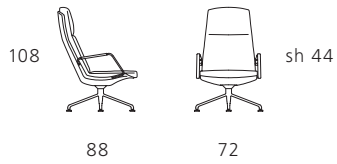

FK 86 Lounge. Design: Preben Fabricius & Jørgen Kastholm.

---

8600-3G

Alle Maßangaben in cm. *All dimensions in cm.*