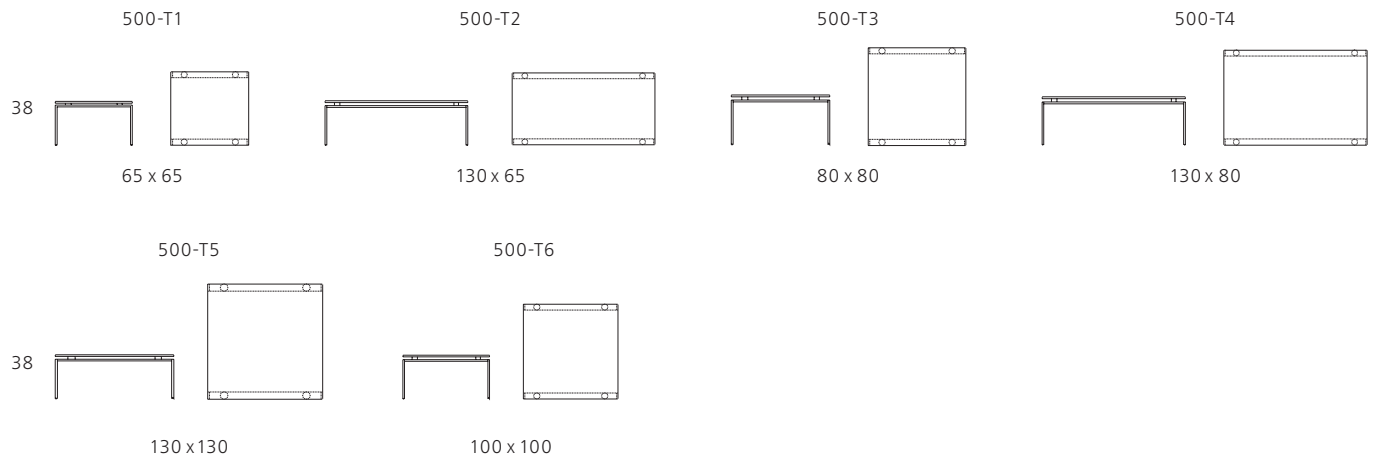

Foster 500. Design: Norman Foster.

---

Alle Maßangaben in cm. *All dimensions in cm.*