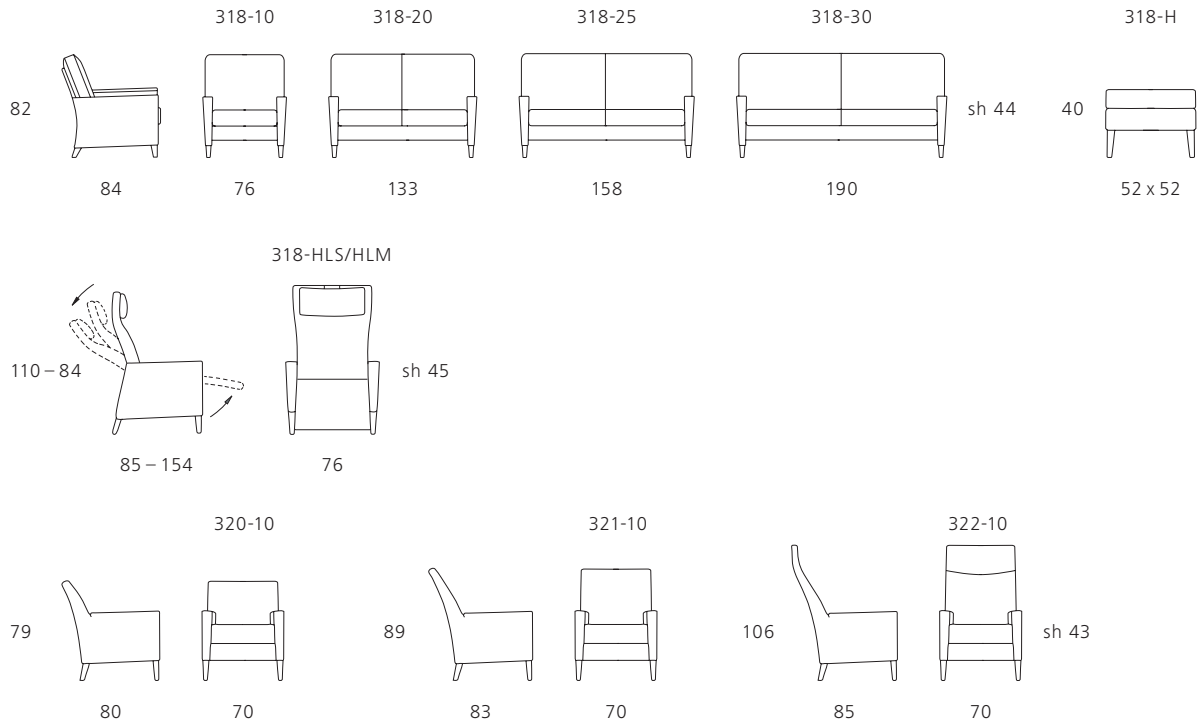

Henry. Design: Edgar Reuter.

Alle Maßangaben in cm. All dimensions in cm.