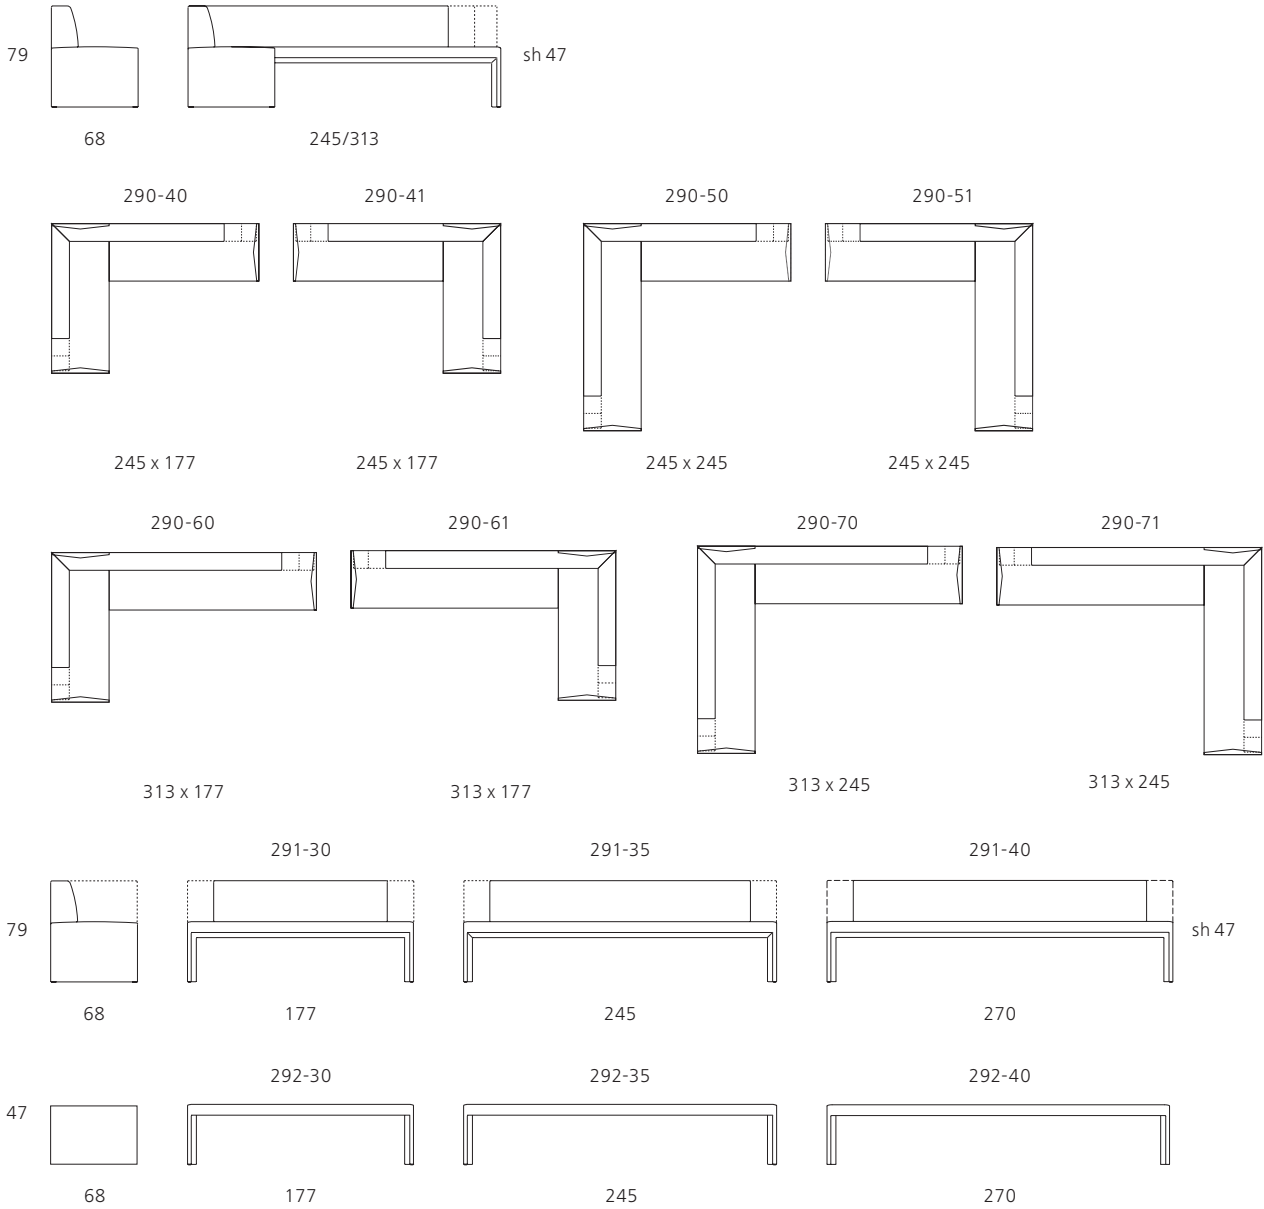

WALTER KNOLL

Together. Design: EOOS.

Alle Maßangaben in cm. All dimensions in cm.