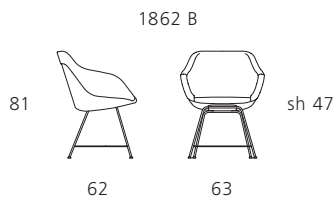

369 Black Series. Design: Walter Knoll Team.

---

Turtle Black Series. Design: PearsonLloyd.

---

Vostra Black Series. Design: Walter Knoll Team.

---

MYchair Black Series. Design: UN Studio/Ben van Berkel.

---

Alle Maßangaben in cm. *All dimensions in cm.*