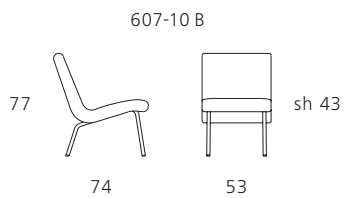

369 Black Series. Design: Walter Knoll Team.

---

Turtle Black Series. Design: PearsonLloyd.

---

Vostra Black Series. Design: Walter Knoll Team.

---

MYchair Black Series. Design: UN Studio/Ben van Berkel.

---

Alle Maßangaben in cm. *All dimensions in cm.*