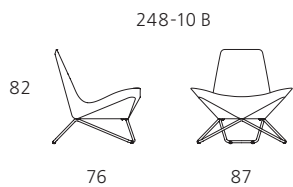

369 Black Series. Design: Walter Knoll Team.

---

Turtle Black Series. Design: PearsonLloyd.

---

Vostra Black Series. Design: Walter Knoll Team.

---

MYchair Black Series. Design: UN Studio/Ben van Berkel.

---

Alle Maßangaben in cm. *All dimensions in cm.*