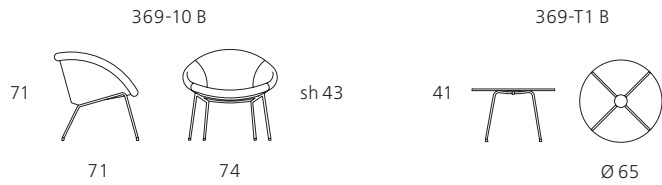

369 Black Series. Design: Walter Knoll Team.

---

Turtle Black Series. Design: PearsonLloyd.

---

Vostra Black Series. Design: Walter Knoll Team.

---

MYchair Black Series. Design: UN Studio/Ben van Berkel.

---

Alle Maßangaben in cm. *All dimensions in cm.*