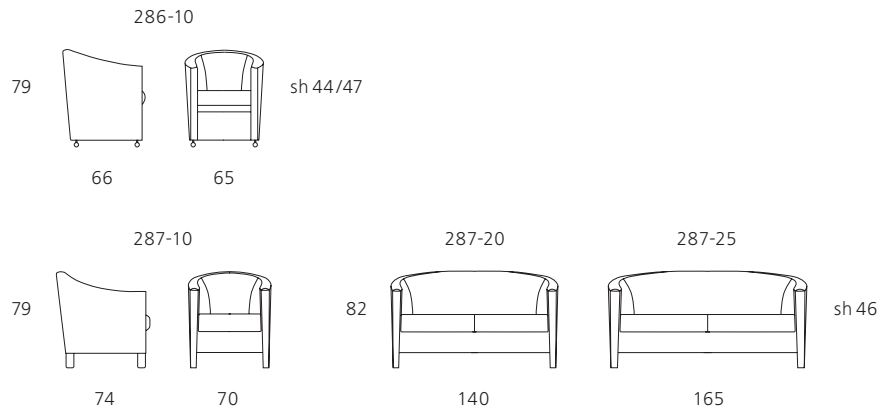

Club. Design: Ernst M. Dettinger.

---

Alle Maßangaben in cm. *All dimensions in cm.*