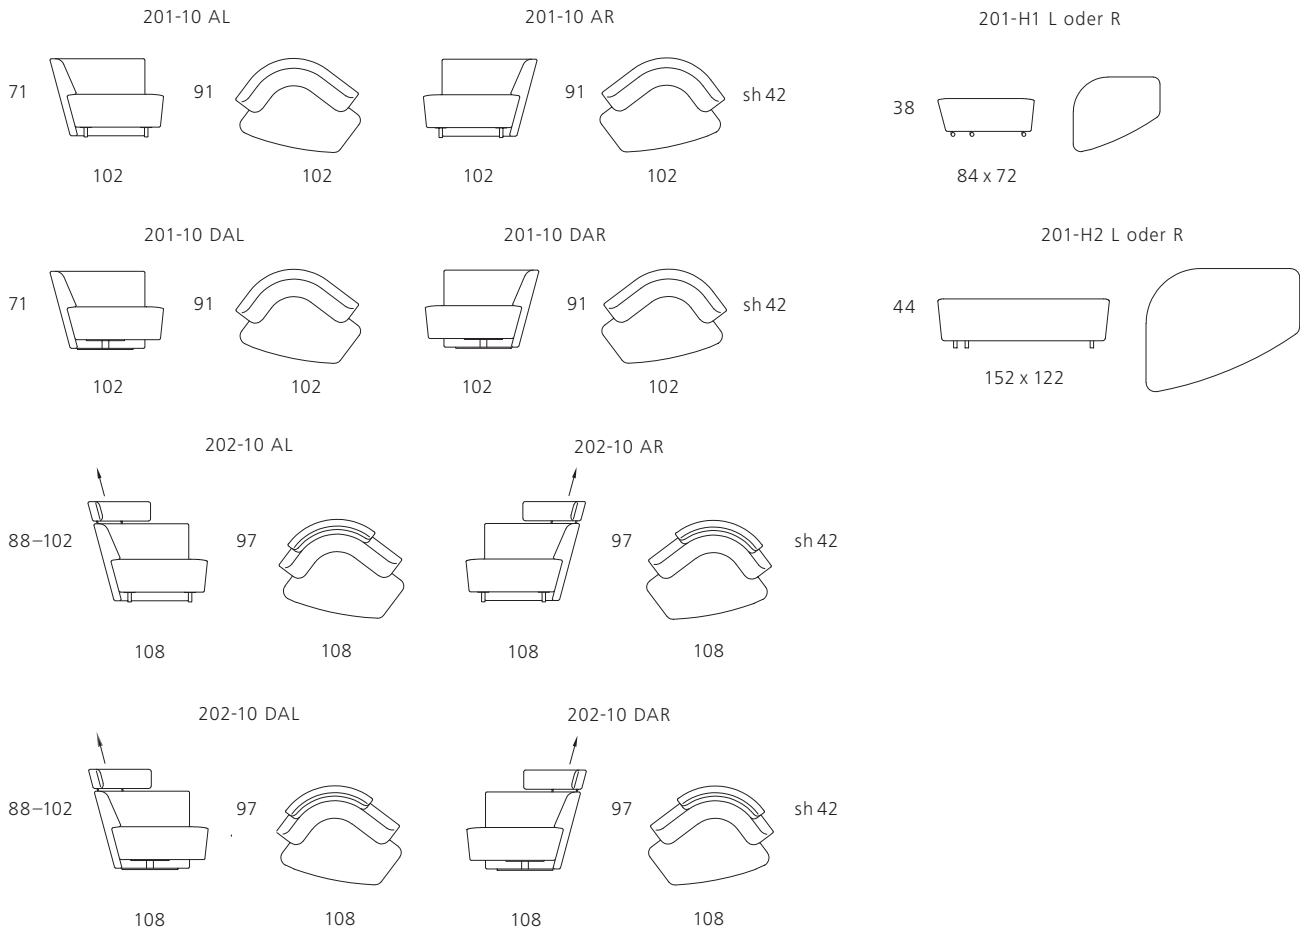

Drift. Design: EOOS.

---

Alle Maßangaben in cm. All dimensions in cm.