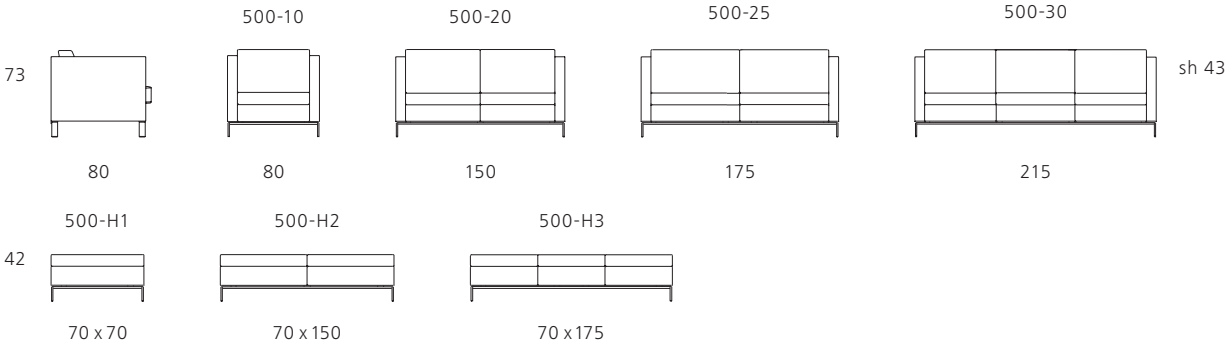

Foster 500. Design: Norman Foster.

---

Alle Maßangaben in cm. All dimensions in cm.