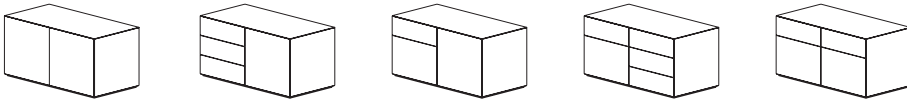

## Sideboards Sideboards

232 x 58  
Höhe height 62

232 x 58  
Höhe height 67

210 x 58  
Höhe height 62

210 x 58  
Höhe height 67

## Container Pedestals 94 x 58

Alle Maßangaben in cm. All dimensions in cm.

Headoffice Mono. Design: Wolfgang C. R. Mezger.

---

Container Pedestals 116 x 58

Höhe Container 57 Height of pedestals 57

---

Container Pedestals 152 x 58