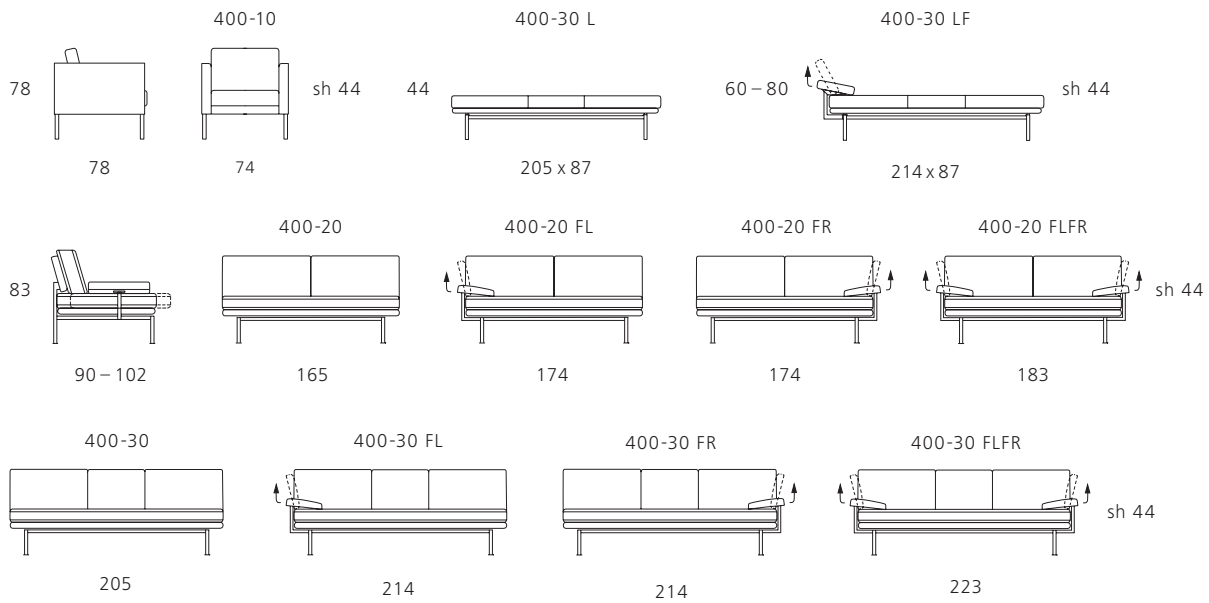

Living Platform. Design: EOOS.

Alle Maßangaben in cm. All dimensions in cm.