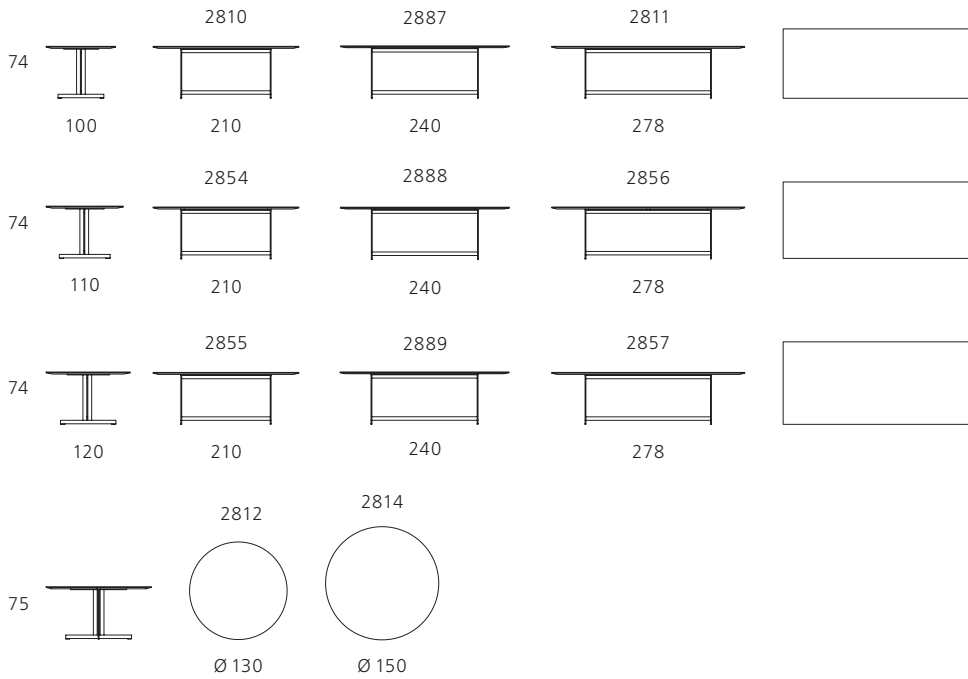

Mason. Design: Wolfgang C. R. Mezger.

## Sideboards *Sideboards*

2870  
168 x 58  
Höhe height 54

2872  
232 x 58  
Höhe height 54

## Highboard *Highboard*

2876  
172 x 43  
Höhe height 109

Alle Maßangaben in cm. *All dimensions in cm.*